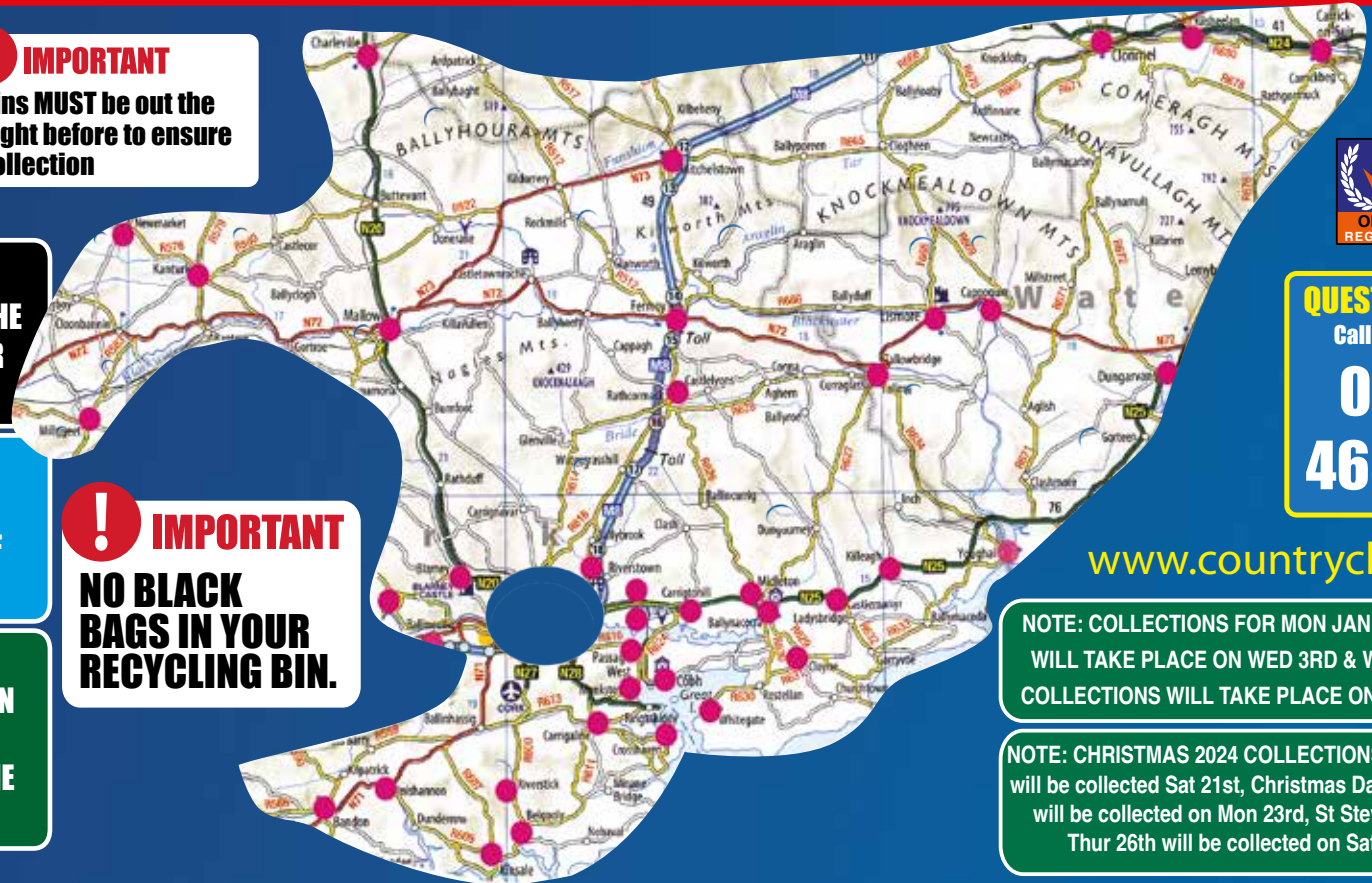

Cork County, South Tipperary & Waterford Weekly Collection 2024

! IMPORTANT
Bins **MUST** be out the night before to ensure collection

QUESTIONS?
Call us on:
**022
46848**

www.countryclean.ie

PLEASE PUT YOUR WASTE BIN OUT ON THE BLACK WEEK OF YOUR CALENDAR.

PLEASE PUT YOUR RECYCLING BIN OUT ON THE BLUE WEEK OF YOUR CALENDAR.

FOR BANK HOLIDAY MONDAYS COLLECTION WILL BE ON THE SATURDAY BEFORE THE BANK HOLIDAY.

! IMPORTANT
NO BLACK BAGS IN YOUR RECYCLING BIN.

SEPTEMBER 2024

s	m	t	w	t	f	s
	1	2	3	4	5	6
7	8	9	10	11	12	13
14	15	16	17	18	19	20
21	22	23	24	25	26	27
28	29	30				

OCTOBER 2024

s	m	t	w	t	f	s
				1	2	3
4	5	6	7	8	9	10
11	12	13	14	15	16	17
18	19	20	21	22	23	24
25	26	27	28	29	30	31