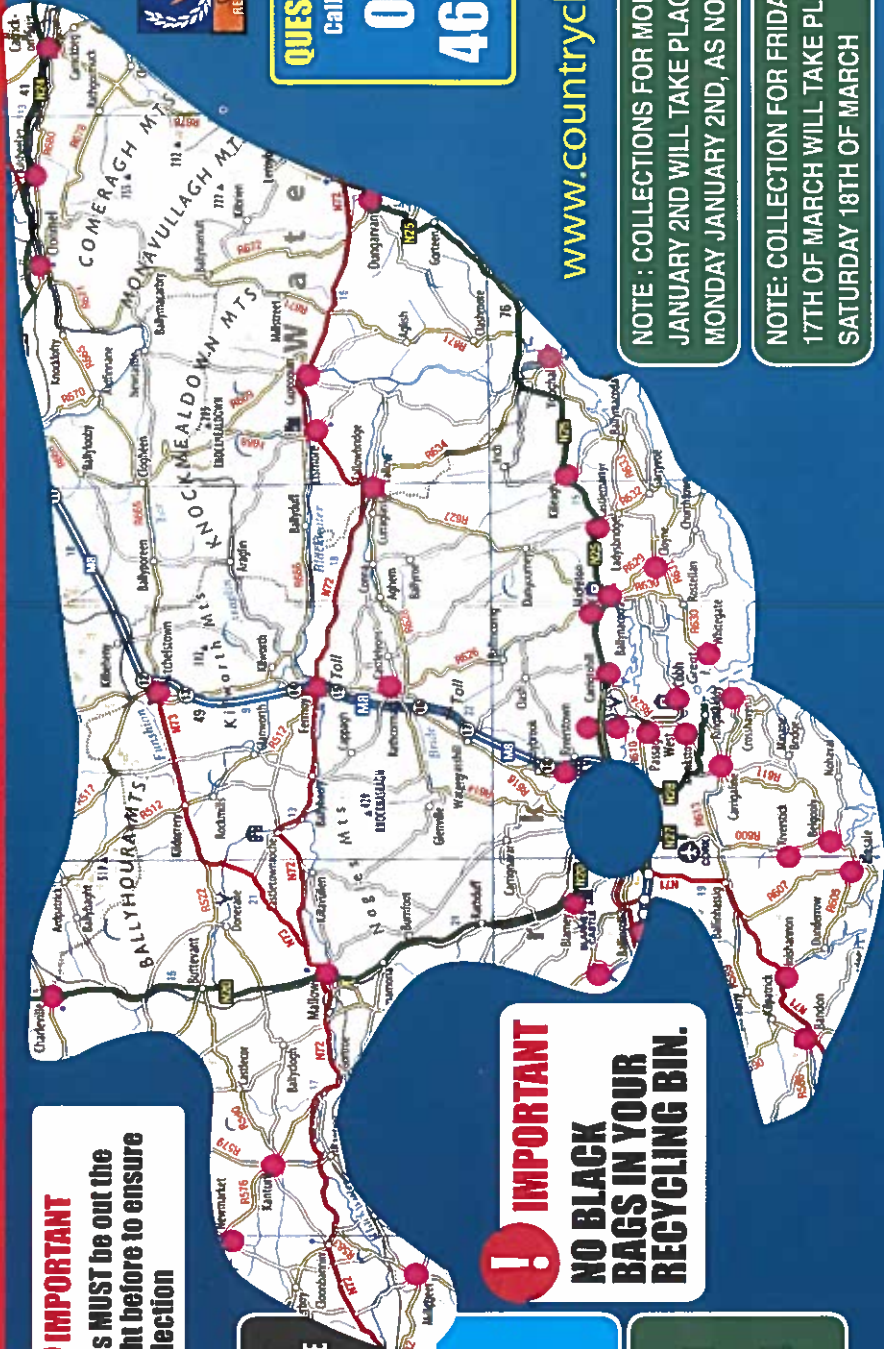

Cork County, South Tipperary & Waterford Weekly Collection 2023

QUESTIONS?
Call us on:
022 46848

www.countryclean.ie

NOTE: COLLECTIONS FOR MONDAY JANUARY 2ND WILL TAKE PLACE ON MONDAY JANUARY 2ND, AS NORMAL

NOTE: COLLECTION FOR FRIDAY 17TH OF MARCH WILL TAKE PLACE ON SATURDAY 18TH OF MARCH

! IMPORTANT
Bins **MUST** be out the night before to ensure collection

! IMPORTANT
NO BLACK BAGS IN YOUR RECYCLING BIN.

PLEASE PUT YOUR WASTE BIN OUT ON THE BLACK WEEK OF YOUR CALENDAR.

PLEASE PUT YOUR RECYCLING BIN OUT ON THE BLUE WEEK OF YOUR CALENDAR.

FOR BANK HOLIDAY MONDAYS COLLECTION WILL BE ON THE SATURDAY BEFORE THE BANK HOLIDAY.

JANUARY 2023

S	M	T	W	T	F	S
1	2	3	4	5	6	7
8	9	10	11	12	13	14
15	16	17	18	19	20	21
22	23	24	25	26	27	28
29	30	31				

FEBRUARY 2023

S	M	T	W	T	F	S
		1	2	3	4	5
6	7	8	9	10	11	12
13	14	15	16	17	18	19
20	21	22	23	24	25	26
27	28					

MARCH 2023

S	M	T	W	T	F	S
		1	2	3	4	5
6	7	8	9	10	11	12
13	14	15	16	17	18	19
20	21	22	23	24	25	26
27	28	29	30	31		

APRIL 2023

S	M	T	W	T	F	S
2	3	4	5	6	7	8
9	10	11	12	13	14	15
16	17	18	19	20	21	22
23	24	25	26	27	28	29
30						

MAY 2023

S	M	T	W	T	F	S
1	2	3	4	5	6	7
8	9	10	11	12	13	14
15	16	17	18	19	20	21
22	23	24	25	26	27	28
29	30	31				

JUNE 2023

S	M	T	W	T	F	S
4	5	6	7	8	9	10
11	12	13	14	15	16	17
18	19	20	21	22	23	24
25	26	27	28	29	30	31

JULY 2023

S	M	T	W	T	F	S
2	3	4	5	6	7	8
9	10	11	12	13	14	15
16	17	18	19	20	21	22
23	24	25	26	27	28	29
30	31					

AUGUST 2023

S	M	T	W	T	F	S
6	7	8	9	10	11	12
13	14	15	16	17	18	19
20	21	22	23	24	25	26
27	28	29	30	31		

SEPTEMBER 2023

S	M	T	W	T	F	S
3	4	5	6	7	8	9
10	11	12	13	14	15	16
17	18	19	20	21	22	23
24	25	26	27	28	29	30

OCTOBER 2023

S	M	T	W	T	F	S
1	2	3	4	5	6	7
8	9	10	11	12	13	14
15	16	17	18	19	20	21
22	23	24	25	26	27	28
29	30	31				

NOVEMBER 2023

S	M	T	W	T	F	S
5	6	7	8	9	10	11
12	13	14	15	16	17	18
19	20	21	22	23	24	25
26	27	28	29	30		

DECEMBER 2023

S	M	T	W	T	F	S
3	4	5	6	7	8	9
10	11	12	13	14	15	16
17	18	19	20	21	22	23
24	25	26	27	28	29	30
31